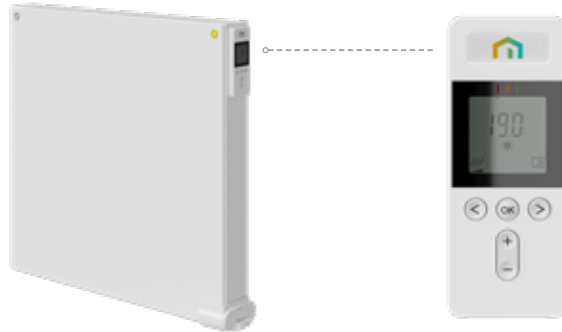

STAND ALONE