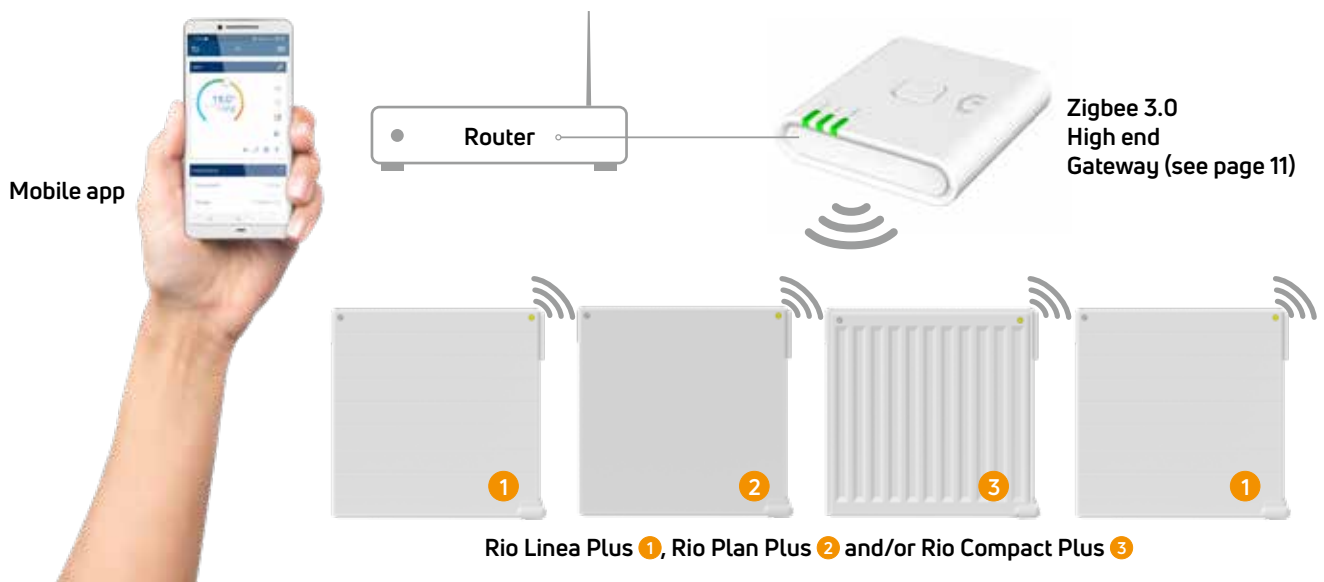

Clearly structured control panel with easy-to-read LCD display. Input is straightforward via the buttons below the display. For improved visibility, background lighting automatically switches on during input.

The optional angle adaptor facilitates operation and readability in confined installation situations.

- A Display
- B Optional angle adapter
- C Standard version with display on the side panel
- D Radiator with optional angle adapter

STAND ALONE

WITH TOUCH 4 (4-ZONE) ROOM THERMOSTAT (WIRED)

APP VIA ACCESS POINT (WIFI)

Rio Linea Plus

Dimensions and heat outputs

DIMENSIONS

Height B	300	500
b1	90	163
b2	135	205

Length A	400	500	650	800	950	1000	1250	1300	1600	2000
a1	101	203	355	508	660	711	965	1016	1320	1727