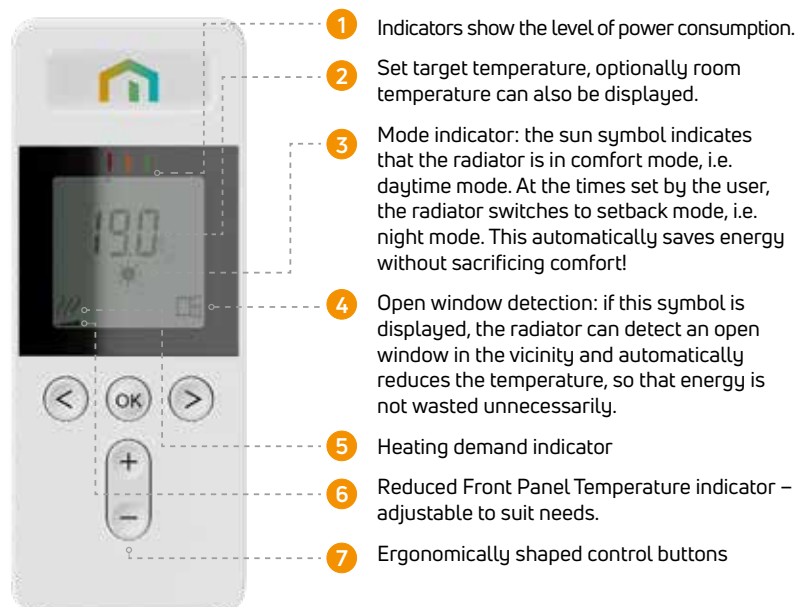

Rio Plus

Control options and configuration

INTEGRATED CONTROLS FOR INCREASED USER COMFORT AND EFFICIENCY

All Rio Plus radiators are equipped with a user-friendly control for easy operation. The large, easy-to-read display shows all the essential information, such as the set temperature and current operating mode. The automatic mode allows users to create daily and weekly programmes, so that the heating times are fully in line with the users' needs. The open window detection

automatically decreases the temperature when the windows are open and thus helps to save energy.

PARENTS LOVE RIO PLUS

Since there are no sharp edges, the design of the Rio Plus is quite safe. Moreover, the keypad can be locked to prevent unintentional operation, a function that parents of small children particularly will appreciate. Additional safety is provided by the option to limit the maximum surface

temperature of the front panel, perfect for rooms frequented by high-risk individuals or children.

ACCESSORIES FACILITATE OPERATION

With a separately available angle adapter, the display can be rotated 90°. This allows the display to remain easily accessible and easy to read. A great advantage in dark window niches, for example!

Clearly structured control panel with easy-to-read LCD display. Input is straightforward via the buttons below the display. For improved visibility, background lighting automatically switches on during input.