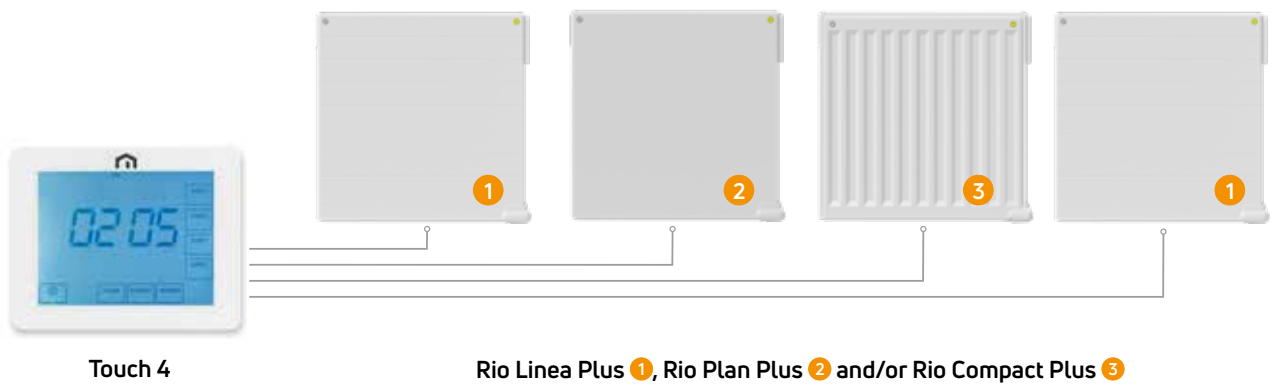

Clearly structured control panel with easy-to-read LCD display. Input is straightforward via the buttons below the display. For improved visibility, background lighting automatically switches on during input.

The optional angle adaptor facilitates operation and readability in confined installation situations.

- A Display
- B Optional angle adapter
- C Standard version with display on the side panel
- D Radiator with optional angle adapter

STAND ALONE

WITH TOUCH 4 (4-ZONE) ROOM THERMOSTAT (WIRED)

APP VIA ACCESS POINT (WIFI)

Rio Linea Plus

Dimensions and heat outputs

DIMENSIONS

Height B	300	500
b1	90	163
b2	135	205

Length A	400	500	650	800	950	1000	1250	1300	1600	2000
a1	101	203	355	508	660	711	965	1016	1320	1727